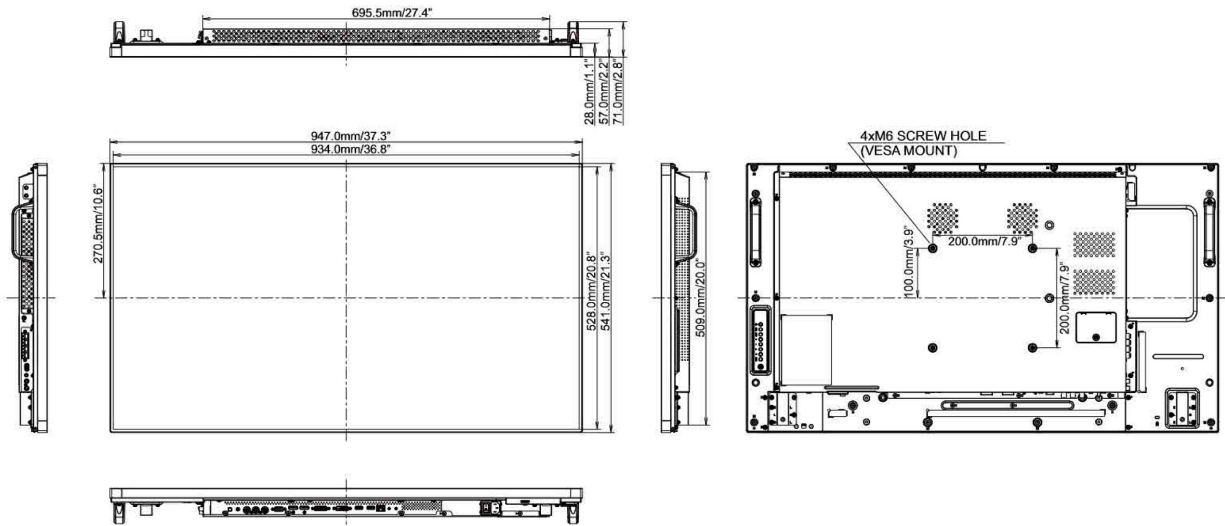

09 DIMENSIONS / WEIGHT

Product dimensions W x H x D	947 x 541 x 71mm
Weight (without box)	15.3kg
EAN code	4948570115860

10 EU ENERGY EFFICIENCY LABEL

Manufacturer	iiyama
Model	ProLite LH4282SB-B1
Energy efficiency class	C
Visible screen diagonal	106cm; 41.9"; (42" segment)
ON mode power consumption	114W
Annual energy consumption	166kWh/annum*
Power in Standby	0.5W stand by
Resolution	1920 x 1080